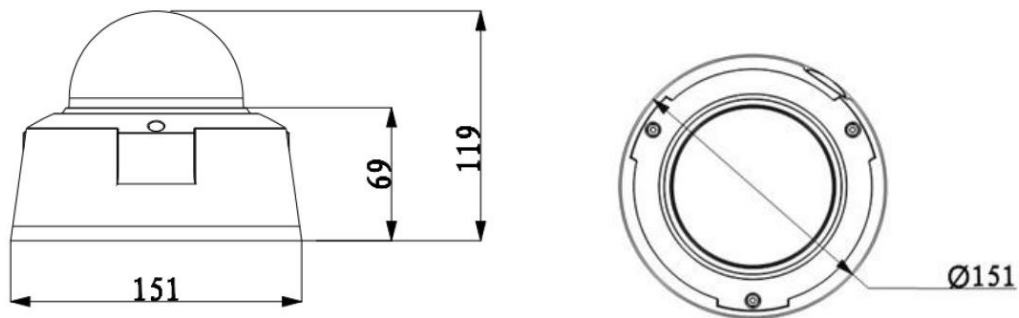

## Technical Specifications

Model	AD-IPC-HDB8301	AD-IPC-HDBW8301
<b>Camera</b>		
Image Sensor	1/3" 3Megapixel Aptina CMOS	
Effective Pixels	2048(H)x1536(V)	
Scanning System	Progressive	
Electronic Shutter Speed	Auto/Manual 1/3(4)~1/10000	
Min. Illumination	Color: 0. 1Lux/F1.4, B/W: 0.01Lux/F1.4;	
S/N Ratio	More than 50dB	
Video Output	1 port	
<b>Camera Features</b>		
Max. IR LEDs Length	N/A	20m, Smart IR technology
Day/Night	Auto(ICR)/Color/B/W	
Backlight Compensation	BLC / HLC / WDR (120dB)	
White Balance	Auto	
Gain Control	Auto/Manual	
Noise Reduction	3D	
Privacy Masking	Up to 4 areas	
EIS	Support	
Ultra Defog	Support	
<b>Lens</b>		
Focal Length	2.7 -12mm	
Max Aperture	F1.4	
Focus Control	Manual	
Angle of View	H: 82°~25°	
Lens Type	Manual/ Auto Iris(DC)	
Mount Type	Board-in Type	

## AD-IPC-HDB(W)8301

Alarm	1/1 channel In/Out
PIR Sensor Range	N/A
<b>General</b>	
Power Supply	DC12V/AC24V, PoE(802.3af)
Power Consumption	Max 8W(IR ON:+2W)
Working Environment	-30°C~+60°C , Less than 90%RH
Ingress Protection	IP66
Vandal Resistance	IK10
Dimensions	Φ151mm×119mm
Weight	1.25kg

### Dimensions (mm)