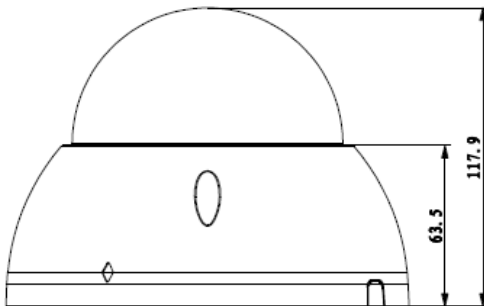

## Technical Specifications

<b>Model</b>	<b>AD-IPC-HDBW8331E-Z</b>
<b>Camera</b>	
Image Sensor	1/2.8" 3Megapixel CMOS
Effective Pixels	2048(H)x1536(V)
Scanning System	Progressive
Electronic Shutter Speed	Auto/Manual, 1/3(4)~1/100000s
Min. Illumination	0.005Lux/F1.4(Color), 0Lux/F1.4(IR on)
S/N Ratio	More than 50dB
Video Output	1 port RCA Composite video
<b>Camera Features</b>	
Max. IR LEDs Length	50m
Day/Night	Auto(ICR)/Color/B/W
Backlight Compensation	BLC / HLC / WDR (140dB)
White Balance	Auto/Sunny/Night/Outdoor/Customized
Gain Control	Auto/Manual
Noise Reduction	3D
Adjustment angles	pan 350 °, tilt 65 °, Rotation 350 °
Privacy Masking	Up to 4 areas
EIS	Support
Ultra Defog	Support
<b>Lens</b>	
Focal Length	2.8—12mm motorized, Auto-iris
Max Aperture	F1.4
Focus Control	Auto
Angle of View Adjustable	H: 91.2°(Wide)~25.8°(Tele)
Lens Type	Motorized /Auto Iris(DC)
Mount Type	Board-in Type

## Dimensions (mm)