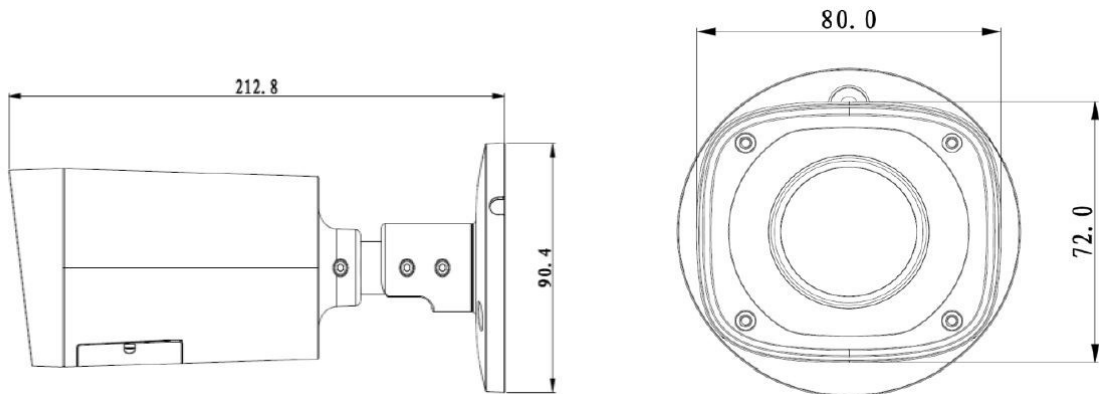

## Technical Specifications

Model	AD-IPC-HFW2300R-VF	AD-IPC-HFW2300R-Z
<b>Camera</b>		
Image Sensor	1/3"3Megapixelprogressive scanCMOS	
Effective Pixels	2048(H)x1536(V)	
Scanning System	Progressive	
Electronic Shutter Speed	Auto/Manual, 1/3(4)~1/10000s	
Min. Illumination	0.01Lux/F1.4(Color), 0Lux/F1.4(IR on)	
S/N Ratio	More than 50dB	
Video Output	N/A	
<b>Camera Features</b>		
Max. IR LEDs Length	30m	
Day/Night	Auto(ICR)/Color/B/W	
Backlight Compensation	BLC / HLC / DWDR	
White Balance	Auto/Manual	
Gain Control	Auto/Manual	
Noise Reduction	3D	
Privacy Masking	Up to 4 areas	
<b>Lens</b>		
Focal Length	2.7mm~12mm	2.7mm~12mm
Max Aperture	F1.4	F1.4
Focus Control	Manual	Auto
Angle of View	H: 92°~ 28°	H: 92°~ 28°
Lens Type	Manual/Fixed Iris	Motorized/Fixed Iris
Mount Type	Board-in Type	Board-in Type

# AD-IPC-HFW2300R-Z/VF

Video		
Compression	H.264/ H.264H/ MJPEG	
Resolution	3M(2048x1536)/1080P(1920x1080)/1.3M(1280x960)/720P(1280x720)/D1(704x576/704x480)/CIF(352x288/352x240)	
Frame Rate	Main Stream	3M(1 ~ 20fps)/1080P(1 ~ 25/30fps)
	Sub Stream	D1/CIF(1 ~ 25/30fps)
Bit Rate	H.264H: 40K ~ 8192Kbps; MJPEG: 40K~16384Kbps	
Audio		
Compression	N/A	
Interface	N/A	
Network		
Ethernet	RJ-45 (10/100Base-T)	
Wi-Fi	N/A	
Protocol	IPv4/IPv6, HTTP, HTTPS, SSL, TCP/IP, UDP, UPnP, ICMP, IGMP, SNMP, RTSP, RTP, SMTP, NTP, DHCP, DNS, PPPOE, DDNS, FTP, IP Filter, QoS, Bonjour	
Compatibility	ONVIF, CGI,PSIA	
Max. User Access	20users	
SmartPhone	iPhone, iPad, Android, Windows Phone	
Auxiliary Interface		
Memory Slot	N/A	
RS485	N/A	
Alarm	N/A	

# AD-IPC-HFW2300R-Z/VF

PIR Sensor Range	N/A	
<b>General</b>		
Power Supply	DC12V/PoE (802.3af)	
Power Consumption	< 4.5W	> 8.5W
Working Environment	-30°C~+60°C, Less than 90% RH	
Ingress Protection	IP66	
Dimensions	72mm × 80mm× 212.8mm	
Vandal Resistance	N/A	
Weight	0.65kg	

## Dimensions (mm)