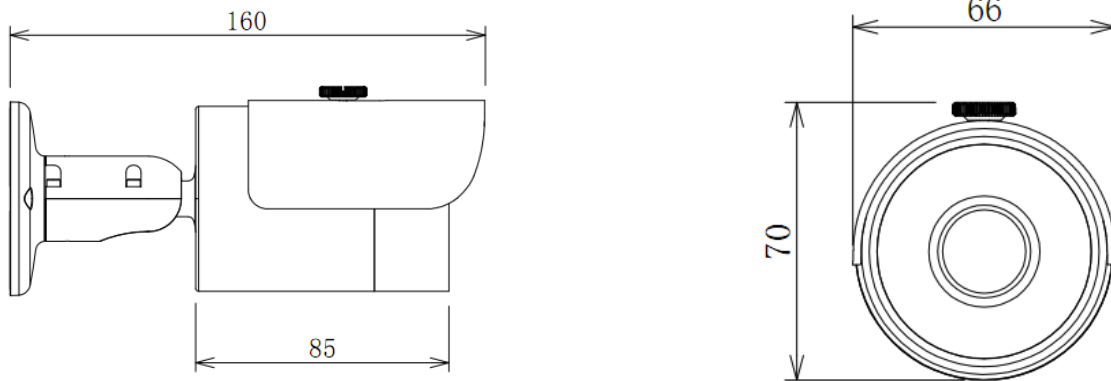

AD-IPC-HFW4300S

General	
Power Supply	DC12V, PoE (802.3af)
Power Consumption	Max 5.5W
Working Environment	-30°C~+60°C, Less than 95% RH
Ingress Protection	IP66
Vandal Resistance	N/A
Dimensions	70mm×66mm×160mm
Weight	0.42kg

Dimensions (mm)

Accessories (optional)

PFA121	PFA152	PFA151	PFA130