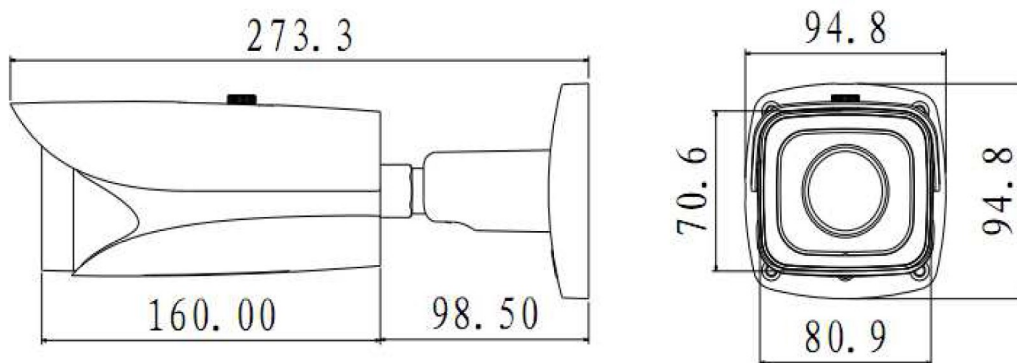

AD-IPC-HFW8331E-Z

Auxiliary Interface	
Memory Slot	Micro SD, Max 128GB
Alarm	2/1 channel In/Out
General	
Power Supply	DC12V(AC24V optional), PoE (802.3af)
Power Consumption	Max 11W
Working Environment	-30°C~+60°C, Less than 95% RH
Ingress Protection	IP66, Waterproof Housing, Anti-vandalism
Dimensions	273.3mm × 94.8mm× 94.8mm
Weight	1.3kg

Dimensions (mm)

Accessories (optional)

PFA121	PFA152	PFA151