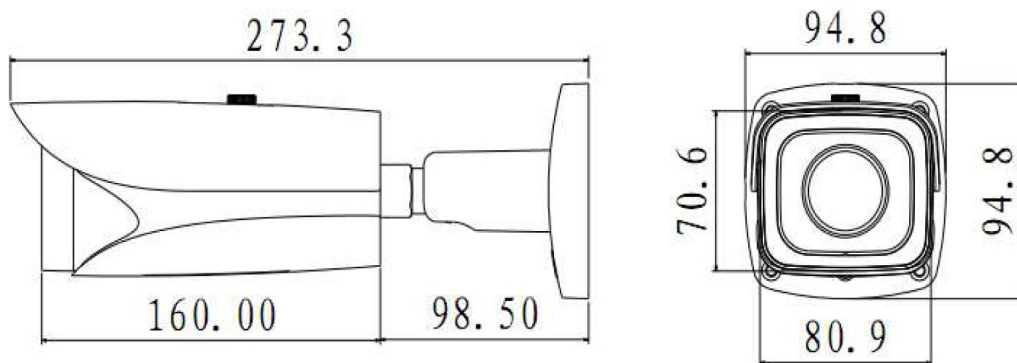

## Technical Specifications

<b>Model</b>	<b>AD-IPC-HFW8341E-Z</b>
<b>Camera</b>	
Image Sensor	1/3" 3Megapixel Exmor R CMOS
Effective Pixels	2048(H)x1536(V)
Scanning System	Progressive
Electronic Shutter Speed	Auto/Manual, 1/3(4)~1/100000s
Min. Illumination	0.005Lux/F1.4(Color), 0Lux/F1.4(IR on)
S/N Ratio	More than 50dB
Video Output	1 port
<b>Camera Features</b>	
Max. IR LEDs Length	60m
Day/Night	Auto(ICR)/Color/B/W
Backlight Compensation	BLC / HLC / Ultra WDR (140dB)
White Balance	Auto/Sunny/Night/Outdoor/Customized
Gain Control	Auto/Manual
Noise Reduction	3D
Privacy Masking	Up to 4 areas
<b>Lens</b>	
Focal Length	2.8—12mm motorized, Auto-iris
Max Aperture	F1.4
Focus Control	Auto
Angle of View Adjustable	H: 81.2°(Wide)~25.8°(Tele)
Lens Type	Motorized /Auto Iris(DC)
Mount Type	Board-in Type

## Dimensions (mm)