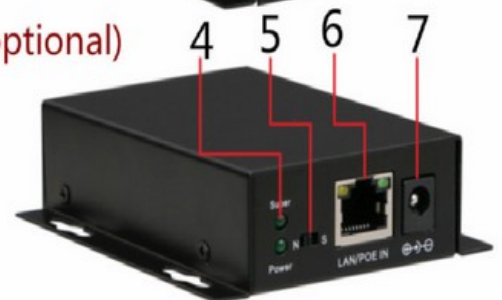

## AD-EXT

Network Lan repeater long POE extender for poe transmission

DIP Switch 2 modes:N,S

N:150meters POE  
S:250meters POE

1:DIP switch for power pin

2:POE/LAN output

3:Mode A or B Led indicator

6:Lan/POE in

7:Power in(optional)

4:Power/transmission mode Led

5:DIP switch for transmission distance mode