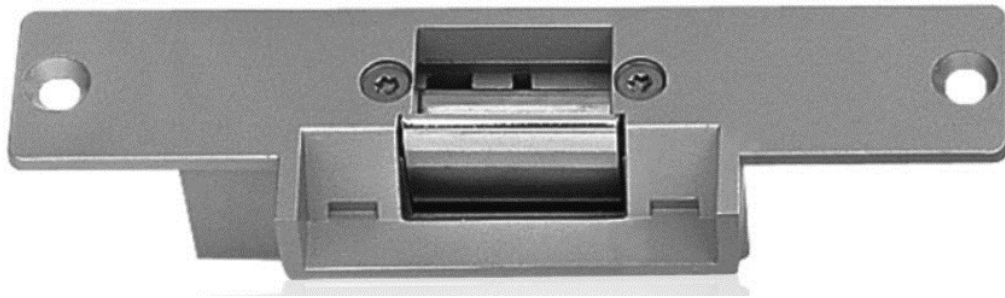

Fail Secure Standard-Type Electric Strike

BEL-130NC

Main Features:

- > Lock size: 150L x 39.5W x 31H(mm)
- > Bolt structure: stainless steel
- > Holding strength: 800kg
- > Voltage: 12V DC
- > Current: 450mA
- > Feature: fail secure
- > Surface temperature: within +20°C
- > Suitable Temperature: -10~25°C (14-131F)
- > Face plate housing: painted steel
- > Bolt housing: stainless steel, draw the polishing of silk
- > Function: built-out MOV
- > Suitable for wooden door, metal door, pvc door
- > Opening mode: 90 degree swinging door
- > Weight: 0.3kg